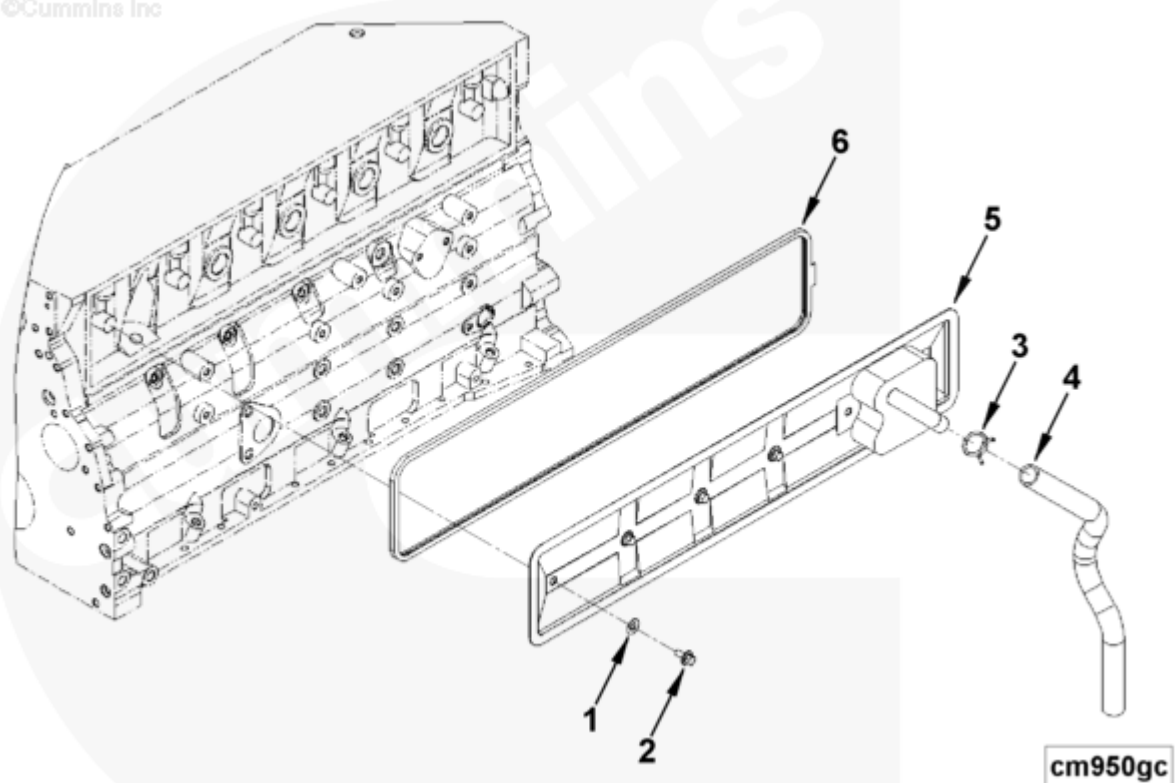

SMALL | MEDIUM | LARGE

Cart	Ref No	Part Number	Part Description	Required	Remarks
View My Cart					
		CM9016-06	Cam Follower Cover		Cam Follower Cover...(More)

					Hose Angle Off Breather
					(deg): 45
					Hose Location on Baffle: Top
					Noise Panel Provision: None
					Double Baffle: No
					Baffle Location on Engine: #5
					Cylinder
					Hose and Clamp Provided: Yes
					Drain Hose Length (mm): 435
					Fuel Pump Type: Inline
					Breather Provision: Yes
					Noise Isolator Provision: No
<input type="checkbox"/>	1	3928759	Grommet Seal	4	
<input type="checkbox"/>	2	3900629	Hexagon Flange Head Cap Screw	4	M8 X 1.25 X 16
<input type="checkbox"/>	3	3904230	Spring Hose Clamp	1	
<input type="checkbox"/>	4	3918614	Plain Hose	1	
<input type="checkbox"/>	5	3990730	Push Rod Cover	1	
<input type="checkbox"/>	6	3284623	Push Rod Cover Gasket	1	